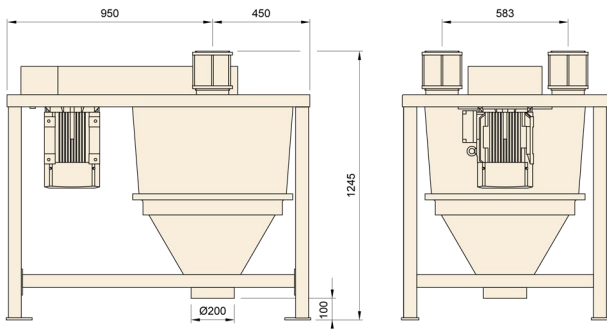

Infestation Destroyer

AMIFD

- If the output product of the mill has plugs this machine extinctions them.
- This machine is used before packing or before storage in the flour silos.
- The machine has two inlets & extinctions insects & insects by centrifugal force & air pressure produced by the rotor.
- The function of the machine has no negative effect on the output product.

Ard Machine Infestation Destroyer

Type	Motor (50 Hz) [kW]	Capacity [t/h]	Net weight [kg]	Shipping volume [m³]
AMIFD 7.5	7.5	4	474	1.6

ARD MACHINE

manufacturing company

Factory: Qazvin Industrial Zone
Tel.: +98 282 222 30 29
Fax: +98 282 222 30 19